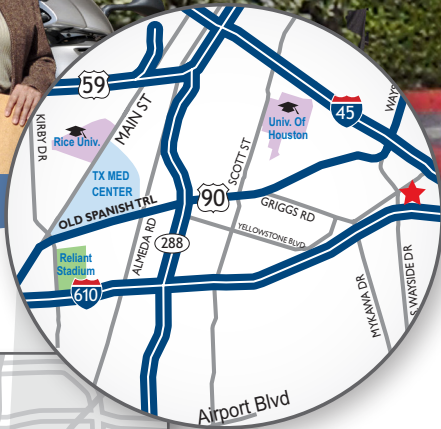

6245 Brookhill • Houston, TX 77087
74,757 SF. Small Office/Warehouse

SOUTH HOUSTON ♦ OFFICE / WAREHOUSE ♦ FLEX SPACE

Highlights:

- Dock high & ground level loading office / warehouse flex space, 18' ceilings
- Ideal for medical suppliers
- Professional management — owner managed & leased

Great Access

6 miles	To Texas Medical Center, Reliant Center, Hobby Airport & Rice University
7 miles	To Downtown Houston
8 miles	To Port of Houston